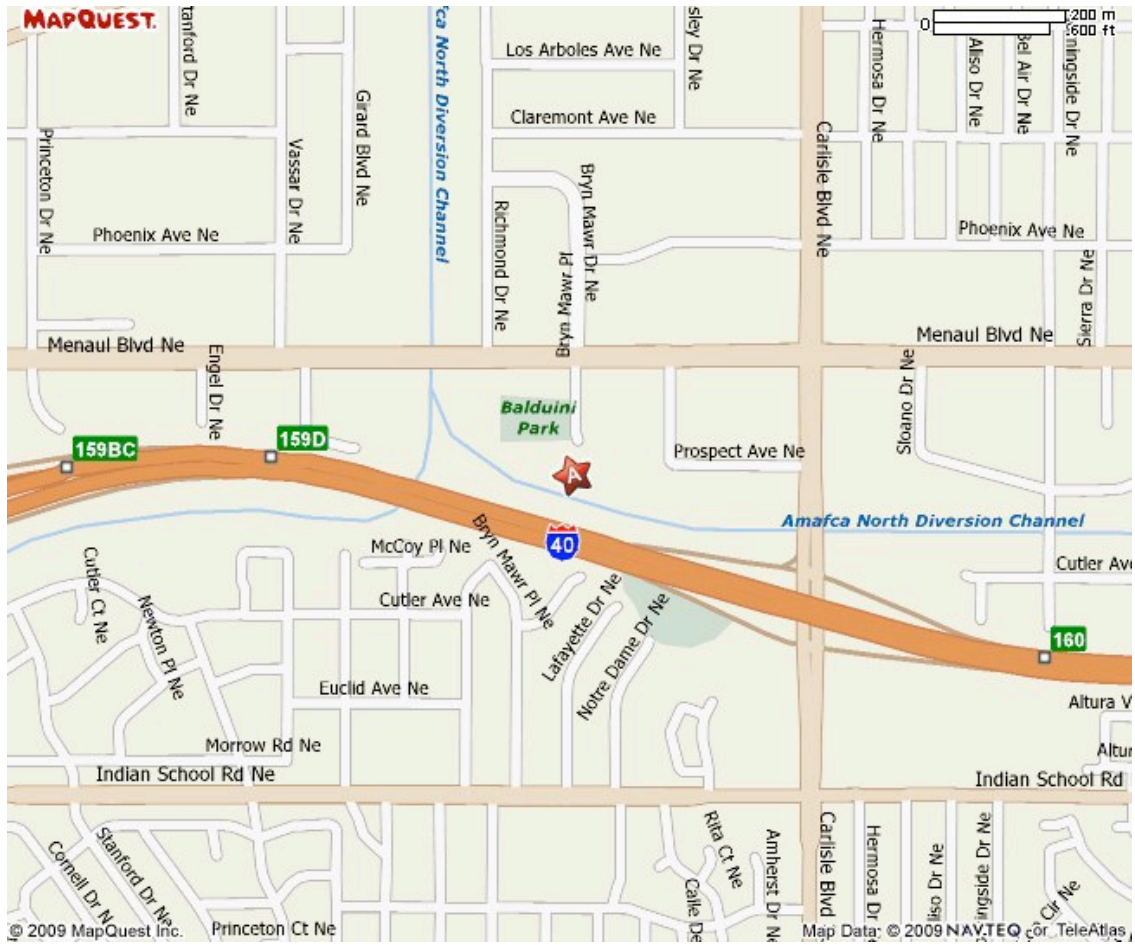

Lobo Little League

2100 Bryn Mawr Dr
Albuquerque, NM 87107

There are no lights on any of the fields